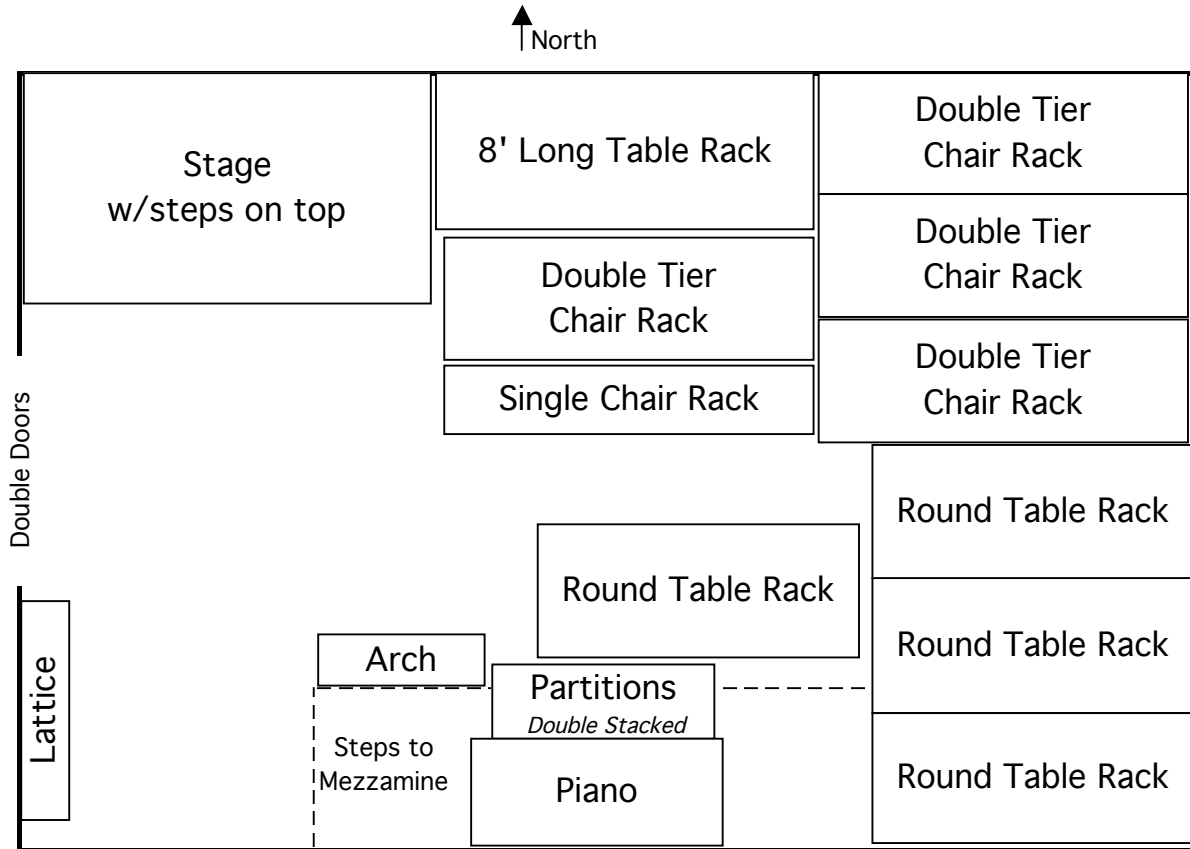

U.M.B.A. Storage Room Layout

Double Tier Chair Racks:

- Place only 4 chairs on the lower tier corners so wheels will pivot.
- 5 chairs on rest.
- Face all chairs in.

Single Chair Racks:

- Face all chairs same direction
- Need one person holding stacked chairs upright while others load.

Round Table Racks:

- 7 tables per rack
- Face all same direction.
- Need one person holding stacked tables upright while others load.